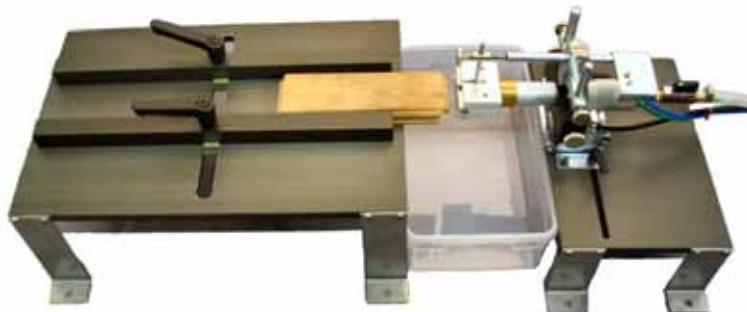

## Manual And Metered Glue Applicators

Spectrum is an industrial adhesive company dedicated to the needs of the Wood Products Industry. In addition to the proper adhesive, our promise of better gluing often requires the proper process. There is a wide gap between fully automatic equipment and the use of hand held squeeze bottles. In an effort to fix this, Spectrum Adhesives offers highly functional, affordable and scalable application equipment.

### **Better Gluing Through Consistent Application of Adhesive**

**Handheld Spreaders**  
**Manual & Metered Systems**  
**Guided Semi-Automatic Systems**

# Handheld Spreaders

Handheld spreaders offer a simple, yet dramatic, upgrade from “paint rollers”. The handheld, hopper spreaders, offer faster, more consistent, adhesive spread for lay-up work with water based adhesives.

# Manual & Metered Systems

The portable pressure tank systems offer a modular design that improves adhesive application through ease-of-use and consistency. The manual systems, combined with the appropriate nozzle(s) offer increased efficiency and productivity for veneering, edge, and face gluing. The metering systems offer increased consistency for certain assembly applications (e.g. doweling).